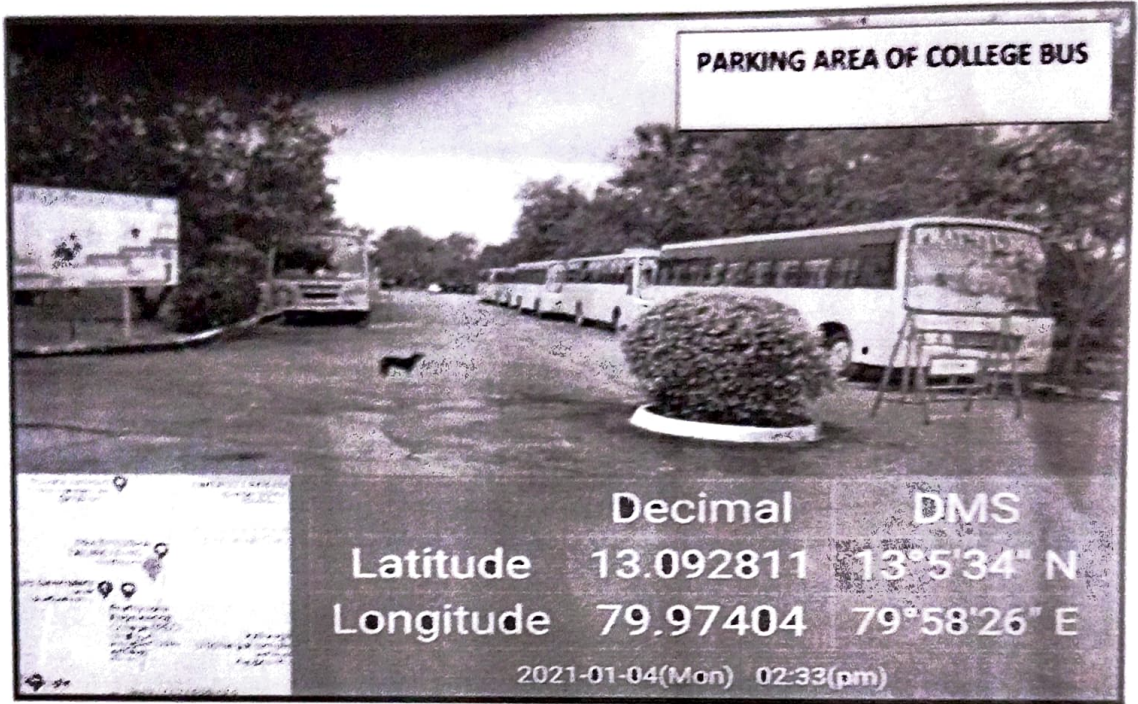

RESTRICTED ENTRY OF AUTOMOBILES - PHOTOS

B. R. Ganesh Babu
PRINCIPAL
Dr. B. R. GANESH BABU
B.E., M.E., M.D (Engg)- P.H.D.
PRINCIPAL
PRATHYUSHA ENGINEERING COLLEGE
Poonamallee to Thiruvallur High Road,
Chennai - 602 026.