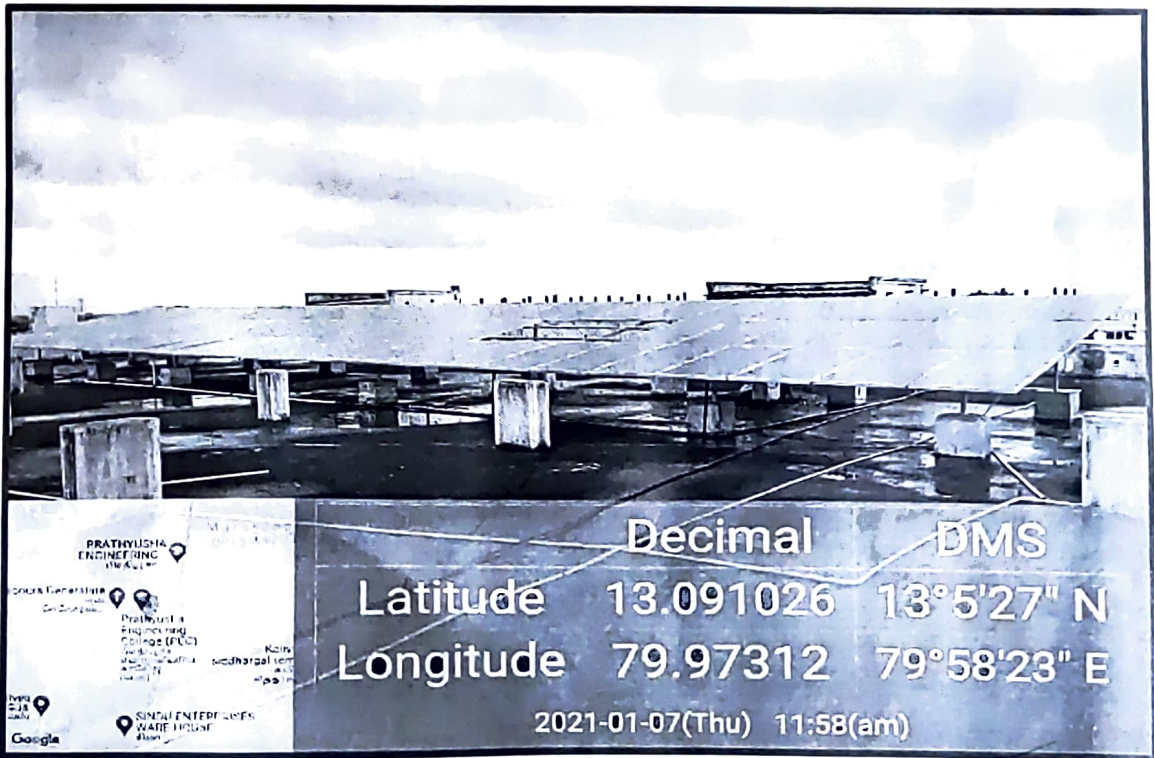

Handwritten signature

Dr. B.R.RAMESH BAPU

PRATHYUSHA ENGINEERING COLLEGE
Poonamallee to Thiruvallur High Road,
Chennai - 602 025.

	Decimal	DMS
Latitude	13.092314	13°5'32" N
Longitude	79.973174	79°58'23" E
2021-11-25(Thu) 02:12(pm)		