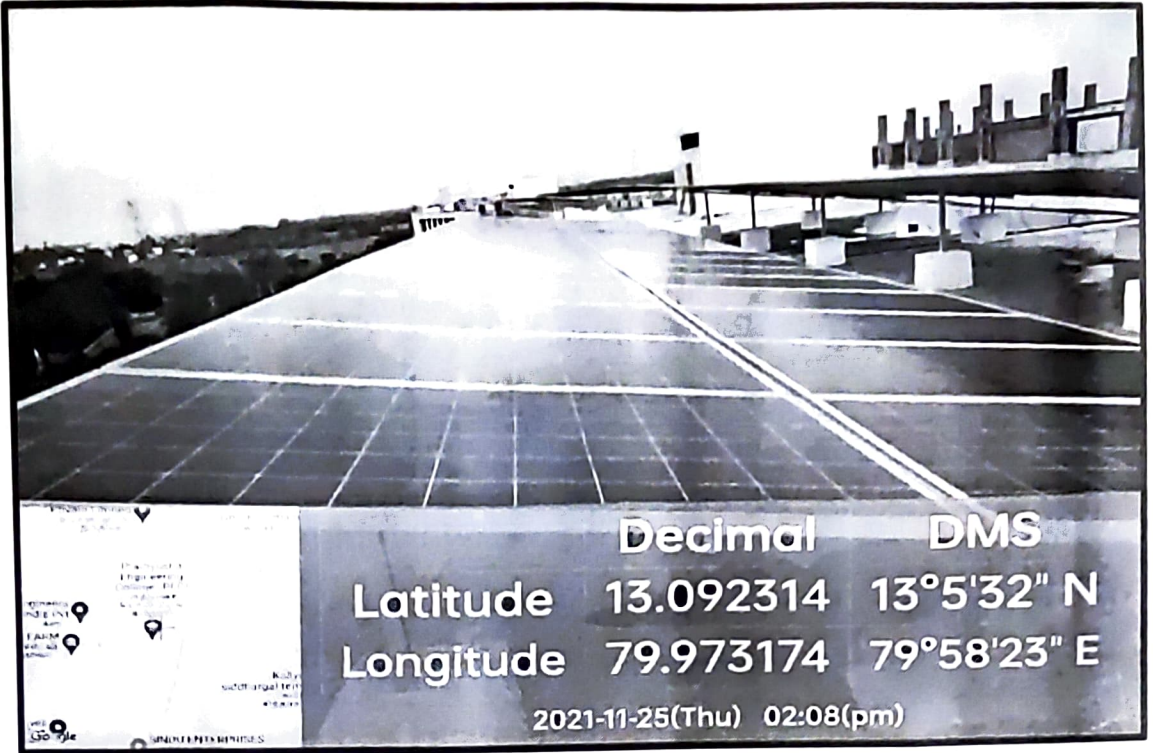

Decimal	DMS
Latitude	13.092314	13°5'32" N
Longitude	79.973174	79°58'23" E

2021-11-25(Thu) 02:08(pm)