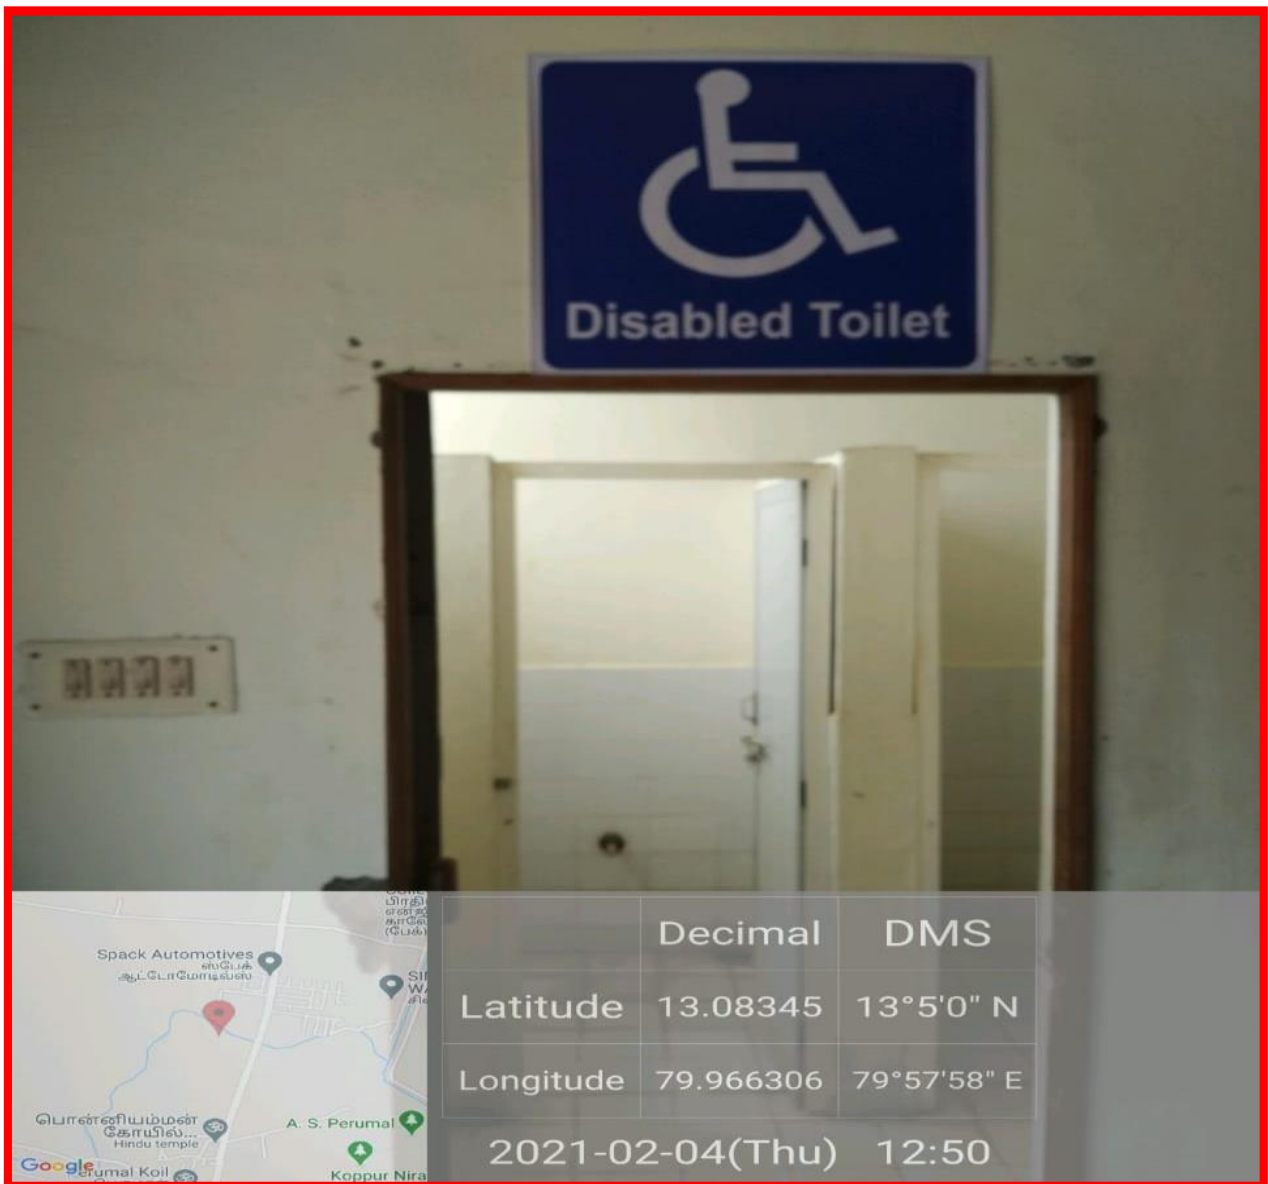

PRATHYUSHA ENGINEERING COLLEGE

CRITERIA-7

7.1 Institutional Values and Social Responsibilities

\ 7.1.7 The Institution has disabled-friendly, barrier free environment

Geo Tagged photos on Disabled Toilet

7.1 Institutional Values and Social Responsibilities

7.1.7 The Institution has disabled-friendly, barrier free environment

Disabled friendly washrooms - photos

	Decimal	DMS
Latitude	13.092118	13°5'31" N
Longitude	79.973312	79°58'23" E
2021-10-02(Sat) 11:10(am)		