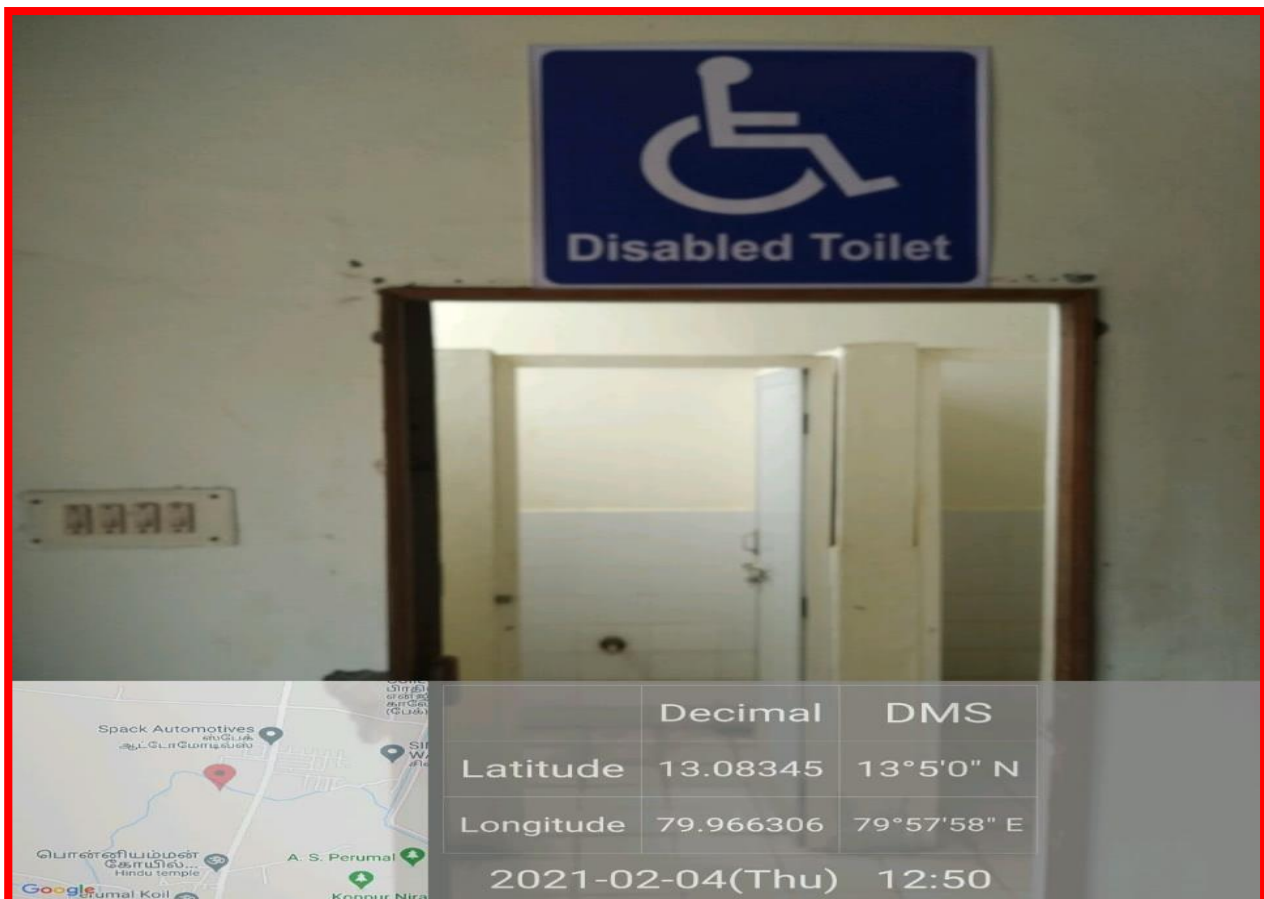

7.1 Institutional Values and Social Responsibilities

7.1.7 The Institution has disabled-friendly, barrier free environment

Disabled friendly washroom

College has various provisions in creating a disabled friendly campus. For the benefit of the disabled persons, the College had provided friendly washrooms .

A toilet, is made on comfort heights to address the inconvenience bought by disabilities by providing more space. Separate disabled friendly washrooms are available in the PEC campus with scheduled maintenance, cleanliness and hygiene and it is available in ground floor of all building in college campus.

The campus should be barrier free and accessible for persons with disabilities.