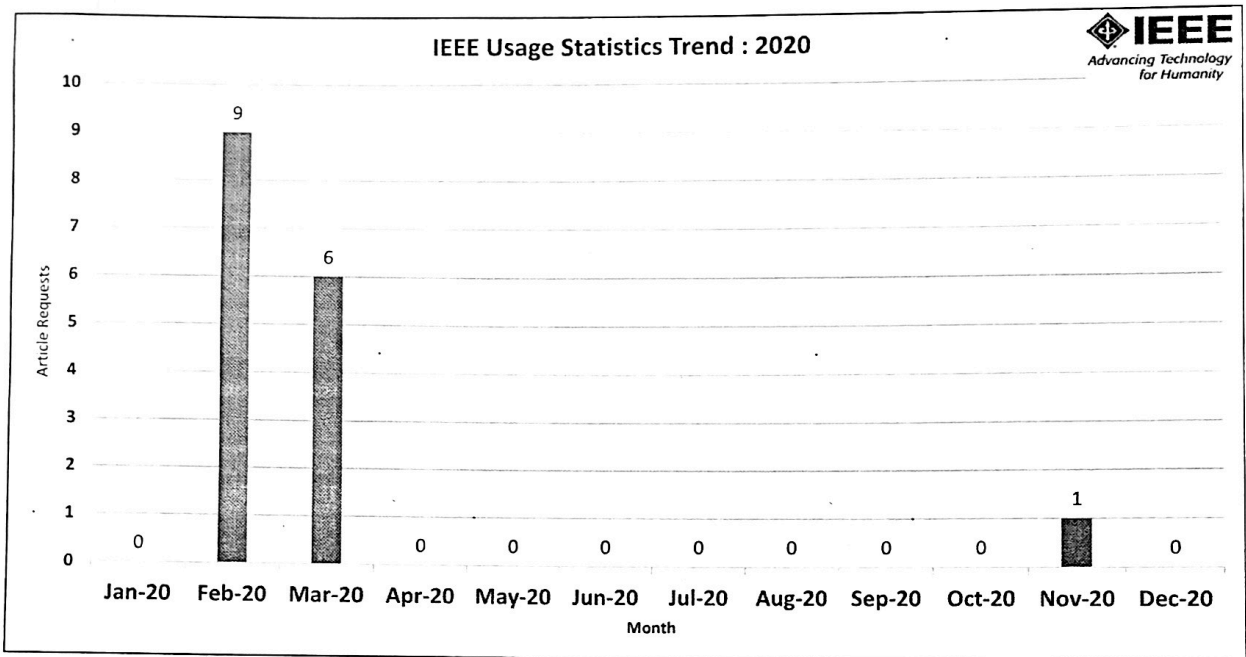

IEEE Usage Statistics Report

2020

Prathyusha Engineering College

Title_Type	Metric_Type	YTD Total	Jan-20	Feb-20	Mar-20	Apr-20	May-20	Jun-20	Jul-20	Aug-20	Sep-20	Oct-20	Nov-20	Dec-20
Total for All Types	Total_Item_Requests	16	0	9	6	0	0	0	0	0	0	0	1	0
IEEE Conferences	Total_Item_Requests	1	0	0	1	0	0	0	0	0	0	0	0	0
IEEE Journals	Total_Item_Requests	15	0	9	5	0	0	0	0	0	0	0	1	0

User_Activity	Total_Reporting_Period	Jan-20	Feb-20	Mar-20	Apr-20	May-20	Jun-20	Jul-20	Aug-20	Sep-20	Oct-20	Nov-20	Dec-20
Page_Views	1,346	0	725	563	0	0	0	0	4	19	30	5	0
Visits	188	0	103	74	0	0	0	0	2	2	6	1	0
Searches_Run (Non-COUNTER)	44	0	17	26	0	0	0	0	0	1	0	0	0
Total_Item_Investigations (Non-COUNTER)	93	0	45	48	0	0	0	0	0	0	0	0	0
Total_Item_Requests (Non-COUNTER)	18	0	10	7	0	0	0	0	0	0	0	1	0

Total Item Investigations - The total number of times a content item or information related to a content item was accessed.

Total Item Requests - The total number of times the full text of a content item was downloaded or viewed.

Article Request (NON-Counter) - The number of documents requested from the server.

Page Views - The number of pages viewed on a Web site.

Searches Run - Reports the number of keyword searches performed.

Visits - Represents the number of individual durations of times visitors were on the site accessing a series of pages without 30 minutes of inactivity. A single visitor can account for multiple visits in a single day.

Download the IEEE Usage Statistics of your organization at <https://c5ieee.mpsinsight.com/ieee/login>
Do not have an IEEE MPS Usage Statistics account? Click here <https://tinyurl.com/getieeeusageaccount>

IEEE Usage Statistics Month-Wise Usage Trend by Article Requests

Graph Generated using data in Total Item Requests Table (Page 1)

Attested
B. Srinivasan

PRINCIPAL
PRATHYUSHA ENGINEERING COLLEGE
Poonamallee - Tiruvallur High
Aranvoyaluppam, Tiruvallur